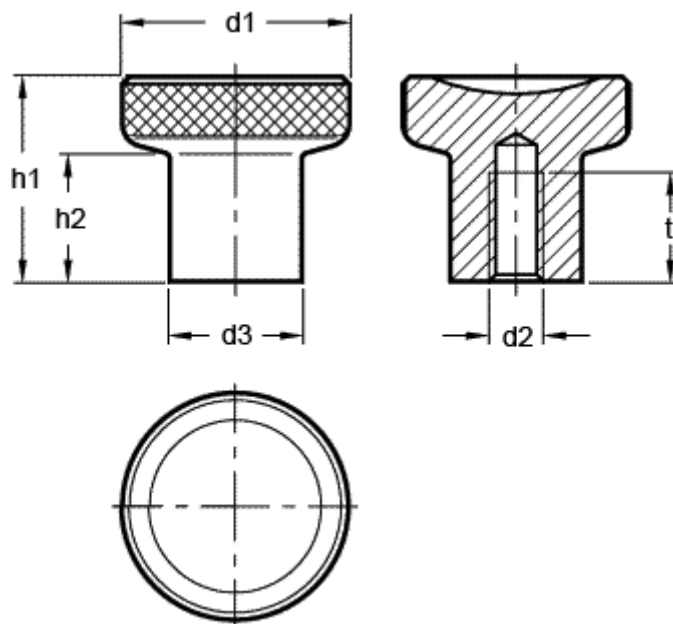

Article number: 20676525M6B

Description: E+G Knob, st. steel GN 676.5-25-M6-B

Measures

d1	= 25
d2	= M6
d3	= 14.5
h1	= 22.5
h2	= 14.0
t min	= 12